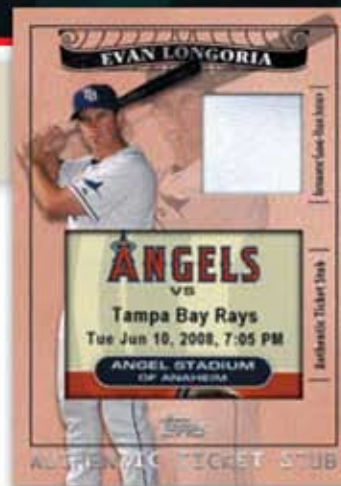

TICKET STUBS PLUS