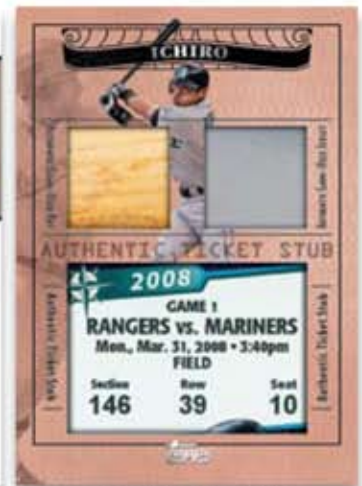

**AUTOGRAPHED RELICS:** 25 players with their autograph and a game-used bat or jersey piece on cards *numbered to 89 and 439.* **HOBBY EXCLUSIVE!**

**DUAL AUTOGRAPHED RELICS:** Book cards spotlighting 2 players, 2 autographs, 2 relic pieces, and *numbered.* **HOBBY EXCLUSIVE!**

*All of the above are paralleled and numbered\*:*  
**RED:** ONE OF ONE and **HOBBY EXCLUSIVE!**  
**GOLD:** *Numbered to 10*

**BUYBACK TICKET STUBS:** Older tickets from noteworthy games, concerts, and sporting events. **ONE OF ONE and HOBBY EXCLUSIVE!**

TICKET STUBS PLUS

BASE CARD

AUTOGRAPHED RELIC

TICKET STUBS PLUS 2