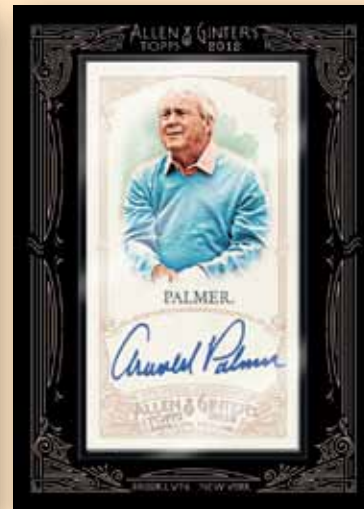

Allen & Ginter Book Card

ALLEN & GINTER'S
TOPPS 2012
BROOKLYN, NEW YORK

AUTOGRAPH CARDS

ALLEN & GINTER AUTOGRAPHS

Framed mini cards featuring on-card autographs from over 30 *MLB*[®] superstars, both active and retired, and all the other non-baseball athletes and champions.

CUT SIGNATURES

20 cards featuring cut signatures of political and historical figures.

Numbered 1 of 1.

Autograph Card

Cut Signature Card

ALLEN & GINTER'S
TOPPS 2012
BROOKLYN, NEW YORK

RIP CARDS

ONE PER HOBBY CASE!