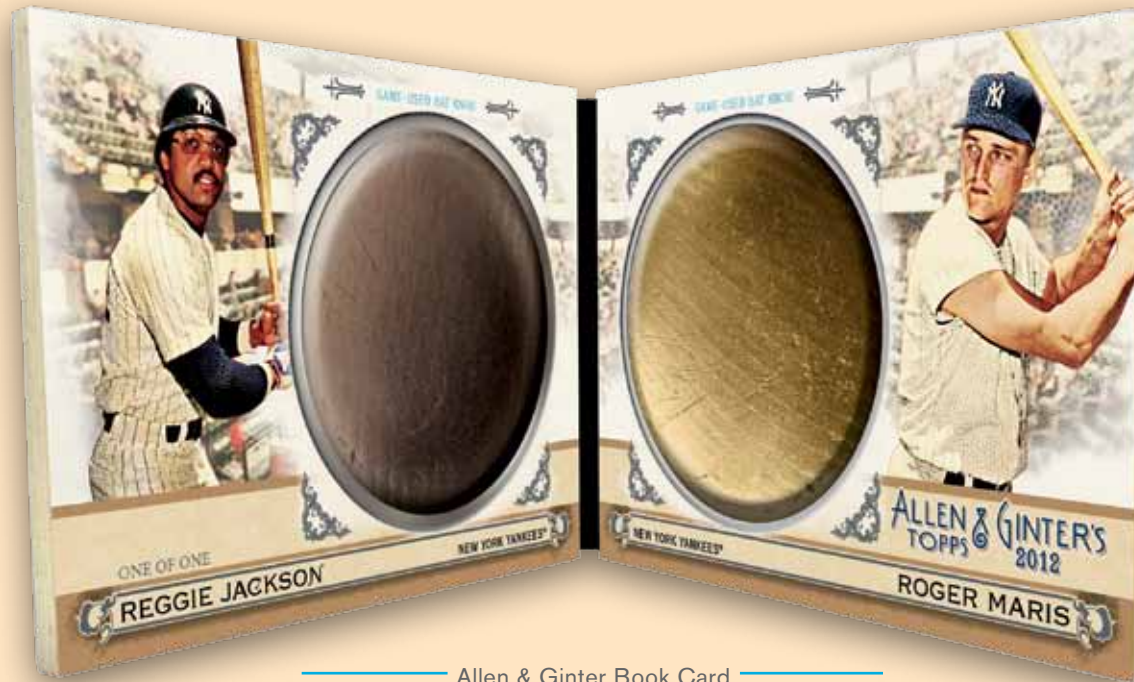

RELIC CARDS

LEPIDOPTERY CARDS An exciting, never-before-seen type of card! These hand-crafted cards will each feature a full, pressed butterfly in an exquisite window-box-style card. These cards will be inserted into packs as redemptions and numbered. **HOBBY ONLY**

ALLEN & GINTER BOOK CARDS 25 book cards featuring players and two autographs, two relics, or an autograph and a relic. **Numbered 1 of 1. HOBBY ONLY**

ALLEN & GINTER FRAMED ORIGINALS 100 framed original Allen & Ginter buybacks. **Numbered 1 of 1. HOBBY ONLY**

Allen & Ginter Book Card

ALLEN & GINTER'S
TOPPS 2012
BROOKLYN, NEW YORK