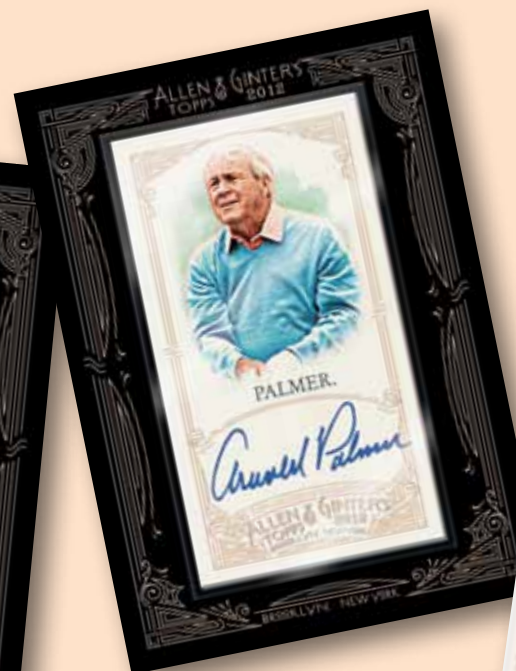

ALLEN & GINTER'S
TOPPS 2012
BROOKLYN, NEW YORK

T

he product with a surprise in every pack is back with even more exciting discoveries to be made with each rip; this time with retired greats from throughout *MLB*[®] history! **2012 TOPPS ALLEN & GINTER BASEBALL** promises all the greatest *MLB*[®] stars, as well as champions from all across the world of sports. With **3 hits per box** – including **autograph cards, relic cards, cut signatures, original Allen & Ginter cards, and Rip cards** – along with the unexpected hits you've come to expect, **2012 TOPPS ALLEN & GINTER BASEBALL** continues to deliver!

BASE CARDS

NEW! Retired Stars!

350 veterans, rookies, retired stars, public figures, and non-baseball champions.
The last 50 card numbers are short-printed and inserted **1:2 packs**.

Base Card

Base Card

Base Legend Card