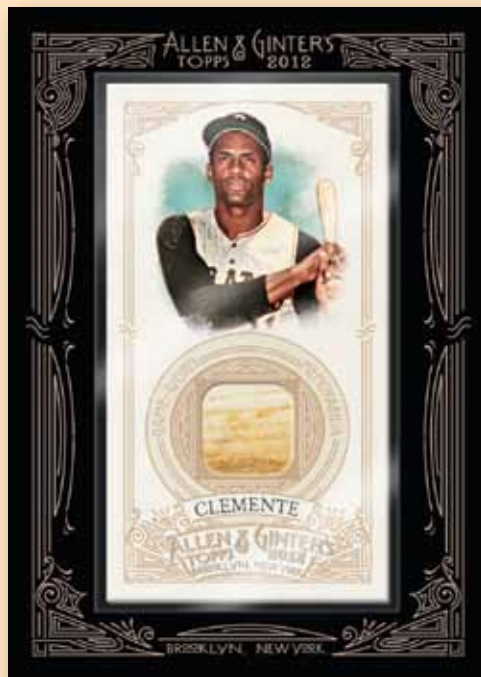

Printing Plates

Featuring all four plates used to print every mini parallel and mini exclusive card. Framed and *numbered 1 of 1. HOBBY ONLY*

Allen & Ginter Cloth Cards

A partial parallel featuring 150 base cards printed on cloth and framed. *Sequentially numbered to 10. HOBBY ONLY*

Black Border Mini Parallel Card

ALLEN & GINTER'S
TOPPS 2012
BROOKLYN, NEW YORK

RELIC CARDS

ALLEN & GINTER RELICS Framed mini cards featuring relics from over 50 *MLB*[®] superstars, both active and retired, and all the other non-baseball athletes and champions.

ALLEN & GINTER DNA RELICS 10 framed mini cards including a strand of hair from a historical figure. **Numbered 1 of 1.**

Relic Card

Relic Card

DNA Relic Card

ALLEN & GINTER'S
TOPPS 2012
BROOKLYN, NEW YORK