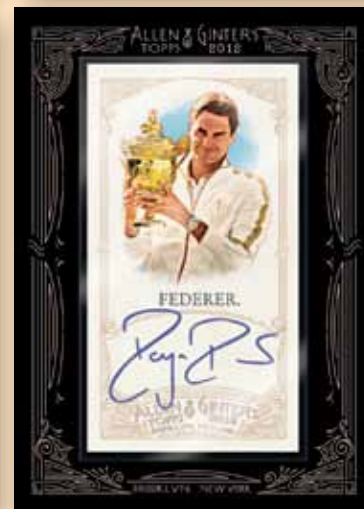

Allen & Ginter Book Card

ALLEN & GINTER'S
TOPPS 2012
BROOKLYN, NEW YORK

AUTOGRAPH CARDS

ALLEN & GINTER AUTOGRAPHS

Framed mini cards featuring on-card autographs from over 30 *MLB*[®] superstars, both active and retired, and all the other non-baseball athletes and champions.

CUT SIGNATURES

20 cards featuring cut signatures of political and historical figures.

Numbered 1 of 1.

Autograph Card

Cut Signature Card

ALLEN & GINTER'S
TOPPS 2012
BROOKLYN, NEW YORK

RIP CARDS

ONE PER HOBBY CASE!