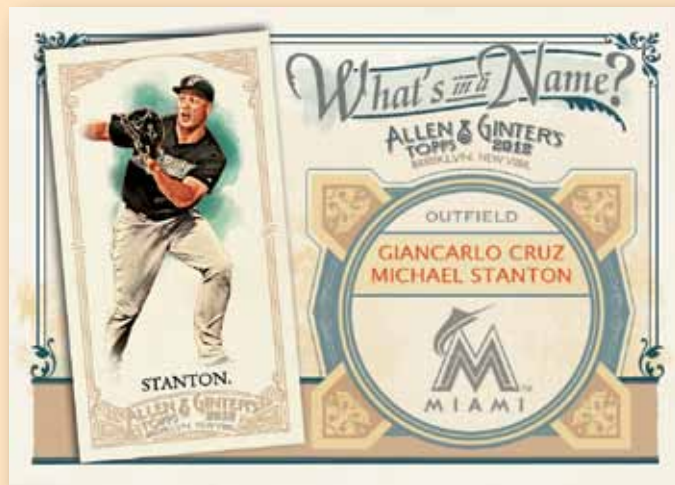

FULL-SIZED INSERT CARDS

WHAT'S IN A NAME? 100 cards featuring baseball players from the past and present. *Inserted 1:2 packs.*

HISTORICAL TURNING POINTS 20 cards featuring great battles, speeches, and decisions that have helped determine the course of civilization. *Inserted 1:10 packs.*

YOU'VE GOTTA BE KIDDING ME! 15 cards telling some of the most unbelievable tales from history. *Inserted 1:10 packs.*

What's in a Name? Card