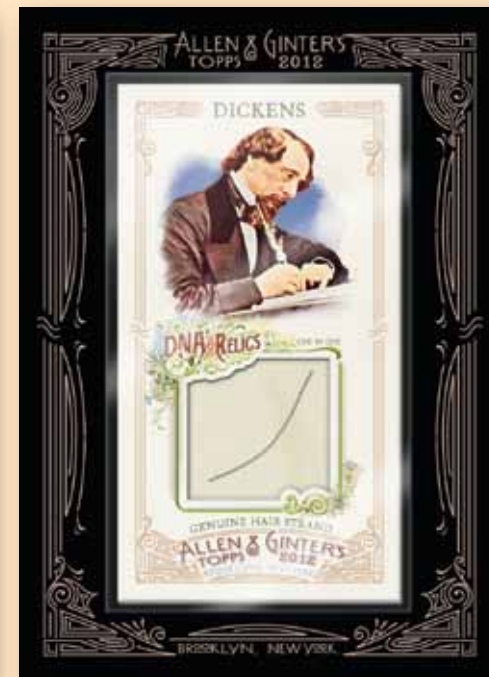

Black Border Mini Parallel Card

ALLEN & GINTER'S
TOPPS 2012
BROOKLYN, NEW YORK

RELIC CARDS

ALLEN & GINTER RELICS Framed mini cards featuring relics from over 50 *MLB*[®] superstars, both active and retired, and all the other non-baseball athletes and champions.

ALLEN & GINTER DNA RELICS 10 framed mini cards including a strand of hair from a historical figure. **Numbered 1 of 1.**

Relic Card

Relic Card

DNA Relic Card

ALLEN & GINTER'S
TOPPS 2012
BROOKLYN, NEW YORK