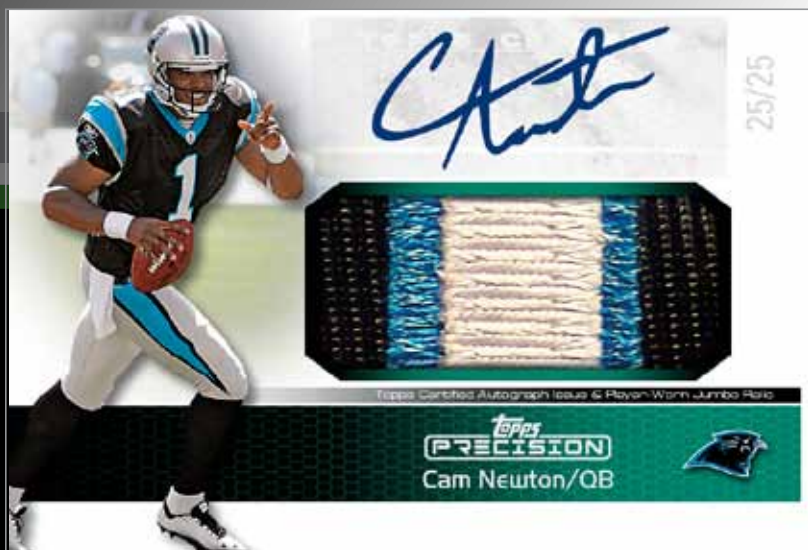

Veteran Autographed Patch Cards

15 cards #d to 10 featuring veteran subjects

Rookie Autographed Jumbo Relic Cards
Green (PATCH) Parallel