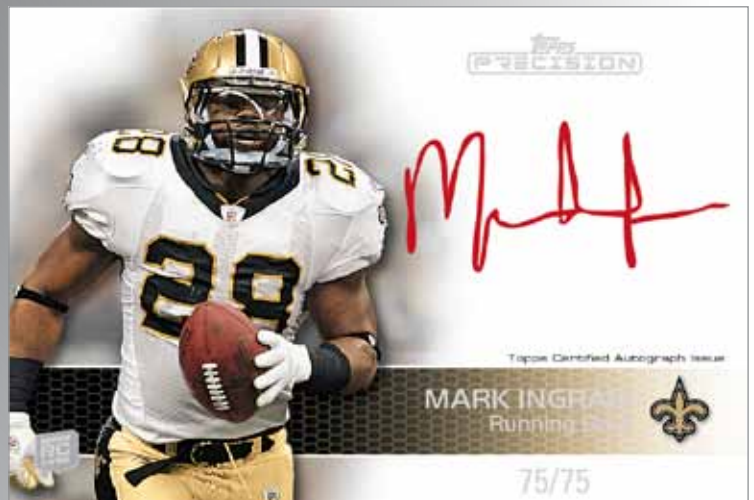

Base Rookie Autograph Cards *Red Ink Parallel*

Base Rookie Autograph Cards ALL (ON-CARD)

Featuring up to 36 top rookie subjects

Red Ink Parallel – #’d to 75

Gold Ink Parallel – #’d to 50

White Ink Parallel – #’d to 25

Precision Ink Parallel – #’d to 1/1

Veteran Autograph Cards

Featuring up to 31 veteran subjects

Red Parallel – #’d to 99

Gold Parallel – #’d to 50

Green Parallel – #’d to 25

Precision Parallel – #’d to 1/1

Retired Autograph Cards

Featuring up to 20 retired subjects

Red Parallel – #’d to 25

Gold Parallel – #’d to 10

Precision Parallel – #’d to 1/1