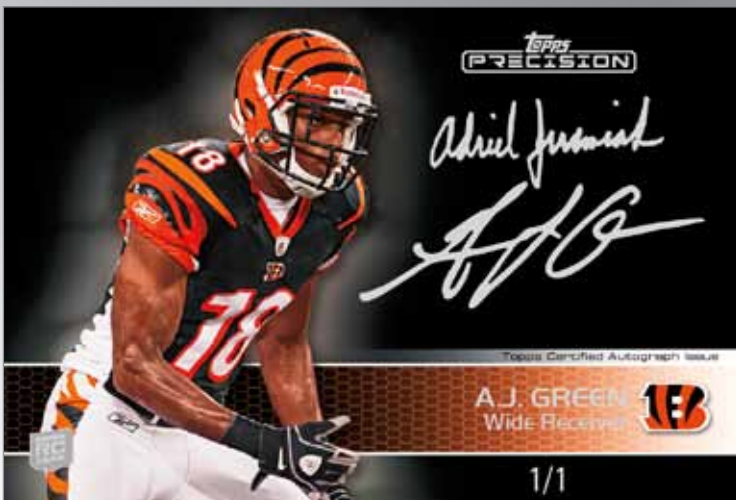

Base Rookie Autograph Cards *Precision Parallel*