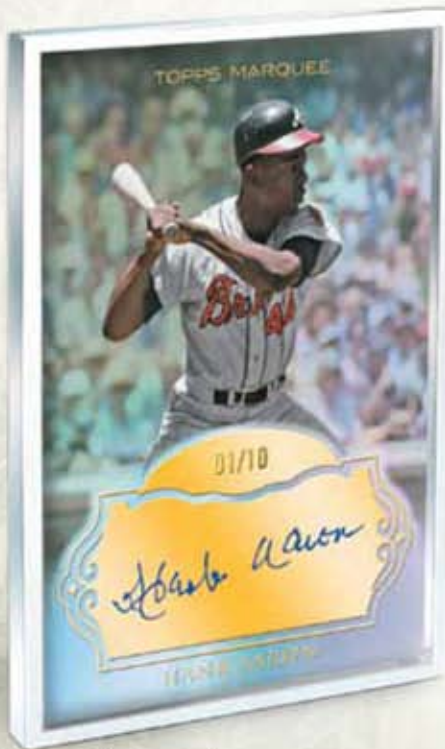

TOPPS MARQUEE

2011 MAJOR LEAGUE BASEBALL® CARDS

INTRODUCING
THE MUSEUM
COLLECTION

MUSEUM COLLECTION

1 PER HOBBY DISTRIBUTOR CASE

(Replaces Autograph in Pack)

Each of these remarkably stunning metal framed cards is embellished with an on-card autograph, and is *numbered to 10*.

Museum Collection Card