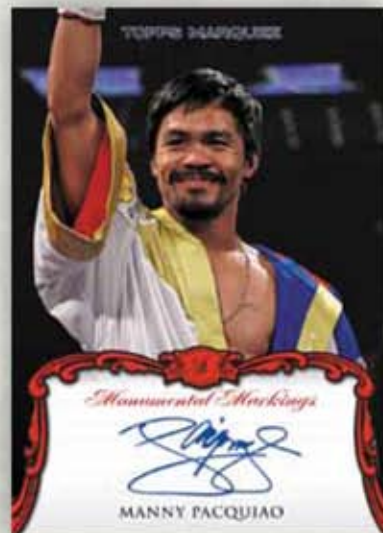

EVERY PACK CONTAINS

1 Numbered Autograph Card

or

1 Numbered Jumbo or Multi-Relic Card

EACH BOX CONTAINS 4 PREMIUM HITS

On-Card Autograph Card

Autograph Multi-Relic Card

Jumbo Relic Card

Quad Relic Card

NEW & HOBBY EXCLUSIVE!

TOPPS MARQUEE

2011 MAJOR LEAGUE BASEBALL® CARDS

ON-CARD MONUMENTAL MARKINGS AUTOGRAPH CARDS

1 PER BOX

On-Card Autographs: 75 rookies and veterans personally sign striking red foil cards, *numbered*.

Available in a Gold Foil Parallel version numbered to 5

On-Card Dual Autographs: 2 players team up and sign directly on each elegant silver foil card. *Numbered to 15.*

Monumental Markings Dual Autograph Card