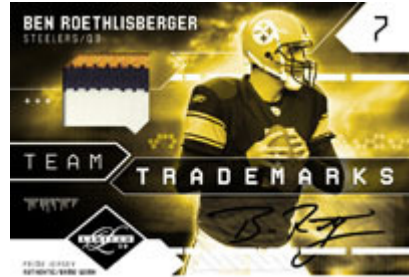

Rookie Jumbo Signatures (34)

Rookie Jumbo Signatures numbered to 25 or less.

Rookie Jumbo Prime (34)

Rookie Jumbo Prime numbered to 10 or less.

Rookie Jumbo Prime Signatures (34)

Rookie Jumbo Prime Signatures numbered to 25 or less.

Rookie Jumbo Jersey #s (34)

Rookie Jumbo Jersey #s numbered to 50 or less.

Rookie Jumbo Jersey #s Signatures (34)

Rookie Jumbo Jersey #s Signatures numbered to 25 or less.

Rookie Jumbo Jersey #s Prime (34)

Rookie Jumbo Jersey #s Prime numbered to 10 or less.

Rookie Jumbo Jersey #s Prime Signatures (34)

Rookie Jumbo Jersey #s Prime Signatures numbered to 5 or less.

Rookie Jumbo Jersey Prime Signatures NFL Shield (34)

Rookie Jumbo Jersey Prime Signatures NFL Shield numbered to 1.

Draft Day Limited Lids (9)

This new insert features hats/ lids of the top 2009 NFL draft picks and is numbered to 50 or less.

Draft Day Limited Signature Lids (9)

Draft Day Limited Signature Lids numbered to 5 or less.

Draft Day Limited Lids Combos (6)

Draft Day Limited Lids Combos numbered to 10 or less.

Draft Day Limited Jerseys (6)

Draft Day Limited Jerseys numbered to 100 or less.

Draft Day Limited Signature Jerseys (6)

Draft Day Limited Signature Jerseys numbered to 25 or less.

Draft Day Limited Jerseys Prime (6)

Draft Day Limited Jerseys Prime numbered to 50 or less.

Draft Day Limited Jerseys Prime Signatures (6)

Draft Day Limited Jerseys Prime Signatures numbered to 50 or less.