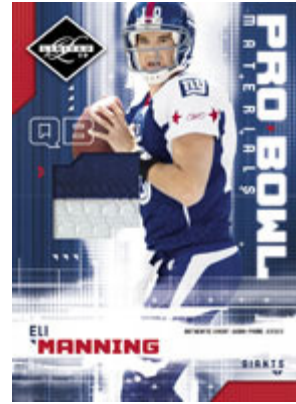

Material Monikers Prime (50)

Material Monikers Prime numbered to 10 or less.

Team Trademarks Materials (25)

The premier players in the NFL are featured with their respective team with game-used swatches and numbered to 50 or less.

Team Trademarks Signature Materials (25)

Team Trademarks Signature Materials numbered to 25 or less.

Team Trademarks Materials Prime (25)

Team Trademarks Materials Prime numbered to 25 or less.

Team Trademarks Signature Materials Prime (25)

Team Trademarks Signature Materials Prime numbered to 25 or less.