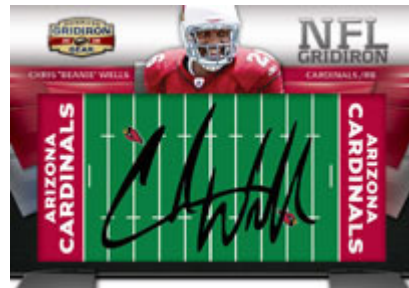

**Playbook Jerseys Os (25)**

Playbook Jerseys Os numbered to 250 or less.

**Playbook Patches (25)**

Playbook Patches numbered to 25 or less.

**Plates & Patches (15)**

Features 15 of the NFL's most popular players with two prime jersey swatches, numbered to 100 or less.

**Plates & Patches Signatures (15)**

Plates & Patches Signatures numbered to 25 or less.

**Player Timeline (25)**

Featuring 25 of the NFL's Biggest Names.

**Player Timeline Silver (25)**

Player Timeline Silver numbered to 250.

**Player Timeline Gold (25)**

Player Timeline Gold numbered to 100.

**Player Timeline Platinum (25)**

Player Timeline Platinum numbered to 25.

**Player Timeline Signatures (25)**

A partial parallel to Player Timeline with an autographed sticker, numbered to 100 or less.