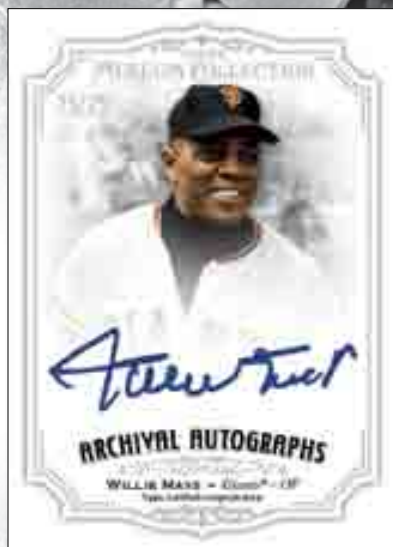

# TOPPS MUSEUM COLLECTION

THE MOST STRIKING CARDS OF 2011 ARE NOW  
THE CENTERPIECE OF THEIR OWN PRODUCT!  
TOPPS MUSEUM COLLECTION EXPLODES WITH  
AN ARRAY OF AUTOGRAPH AND RELIC CARDS.

*With **one hit** per pack, every box  
contains 1 on-card Autograph,  
1 Autographed Relic card,  
1 Jumbo Relic card, and  
1 Quad Relic card!*

**Dual On-Card Autographs** 25 cards will feature superstar pairings, with both stars signing on-card. **Sequentially numbered to 15.**

**Cut Signatures** Cut signature cards of 15 of the greatest names from the history of the game. **Each is numbered 1/1!**