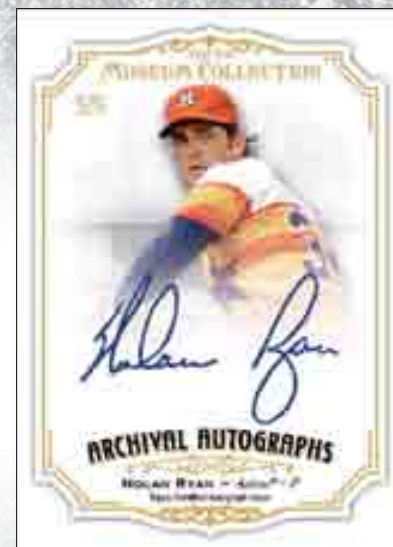

TOPPS MUSEUM COLLECTION

THE MOST STRIKING CARDS OF 2011 ARE NOW
THE CENTERPIECE OF THEIR OWN PRODUCT!
TOPPS MUSEUM COLLECTION EXPLODES WITH
AN ARRAY OF AUTOGRAPH AND RELIC CARDS.

*With **one hit** per pack, every box
contains 1 on-card Autograph,
1 Autographed Relic card,
1 Jumbo Relic card, and
1 Quad Relic card!*

*Every case includes
1 Autographed Jumbo Relic card
and 1 Framed Museum Collection
on-card Autograph card!*